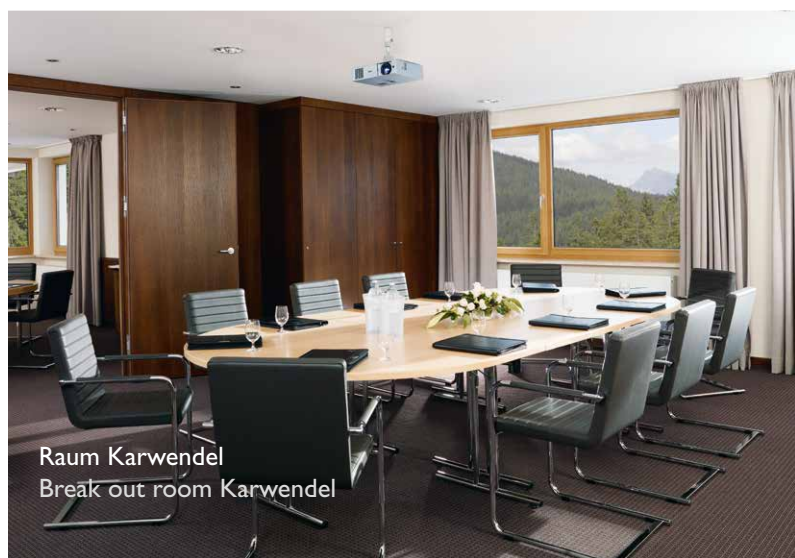

Raum Telfs
Telfs Lounge

Raum Karwendel
Break out room Karwendel